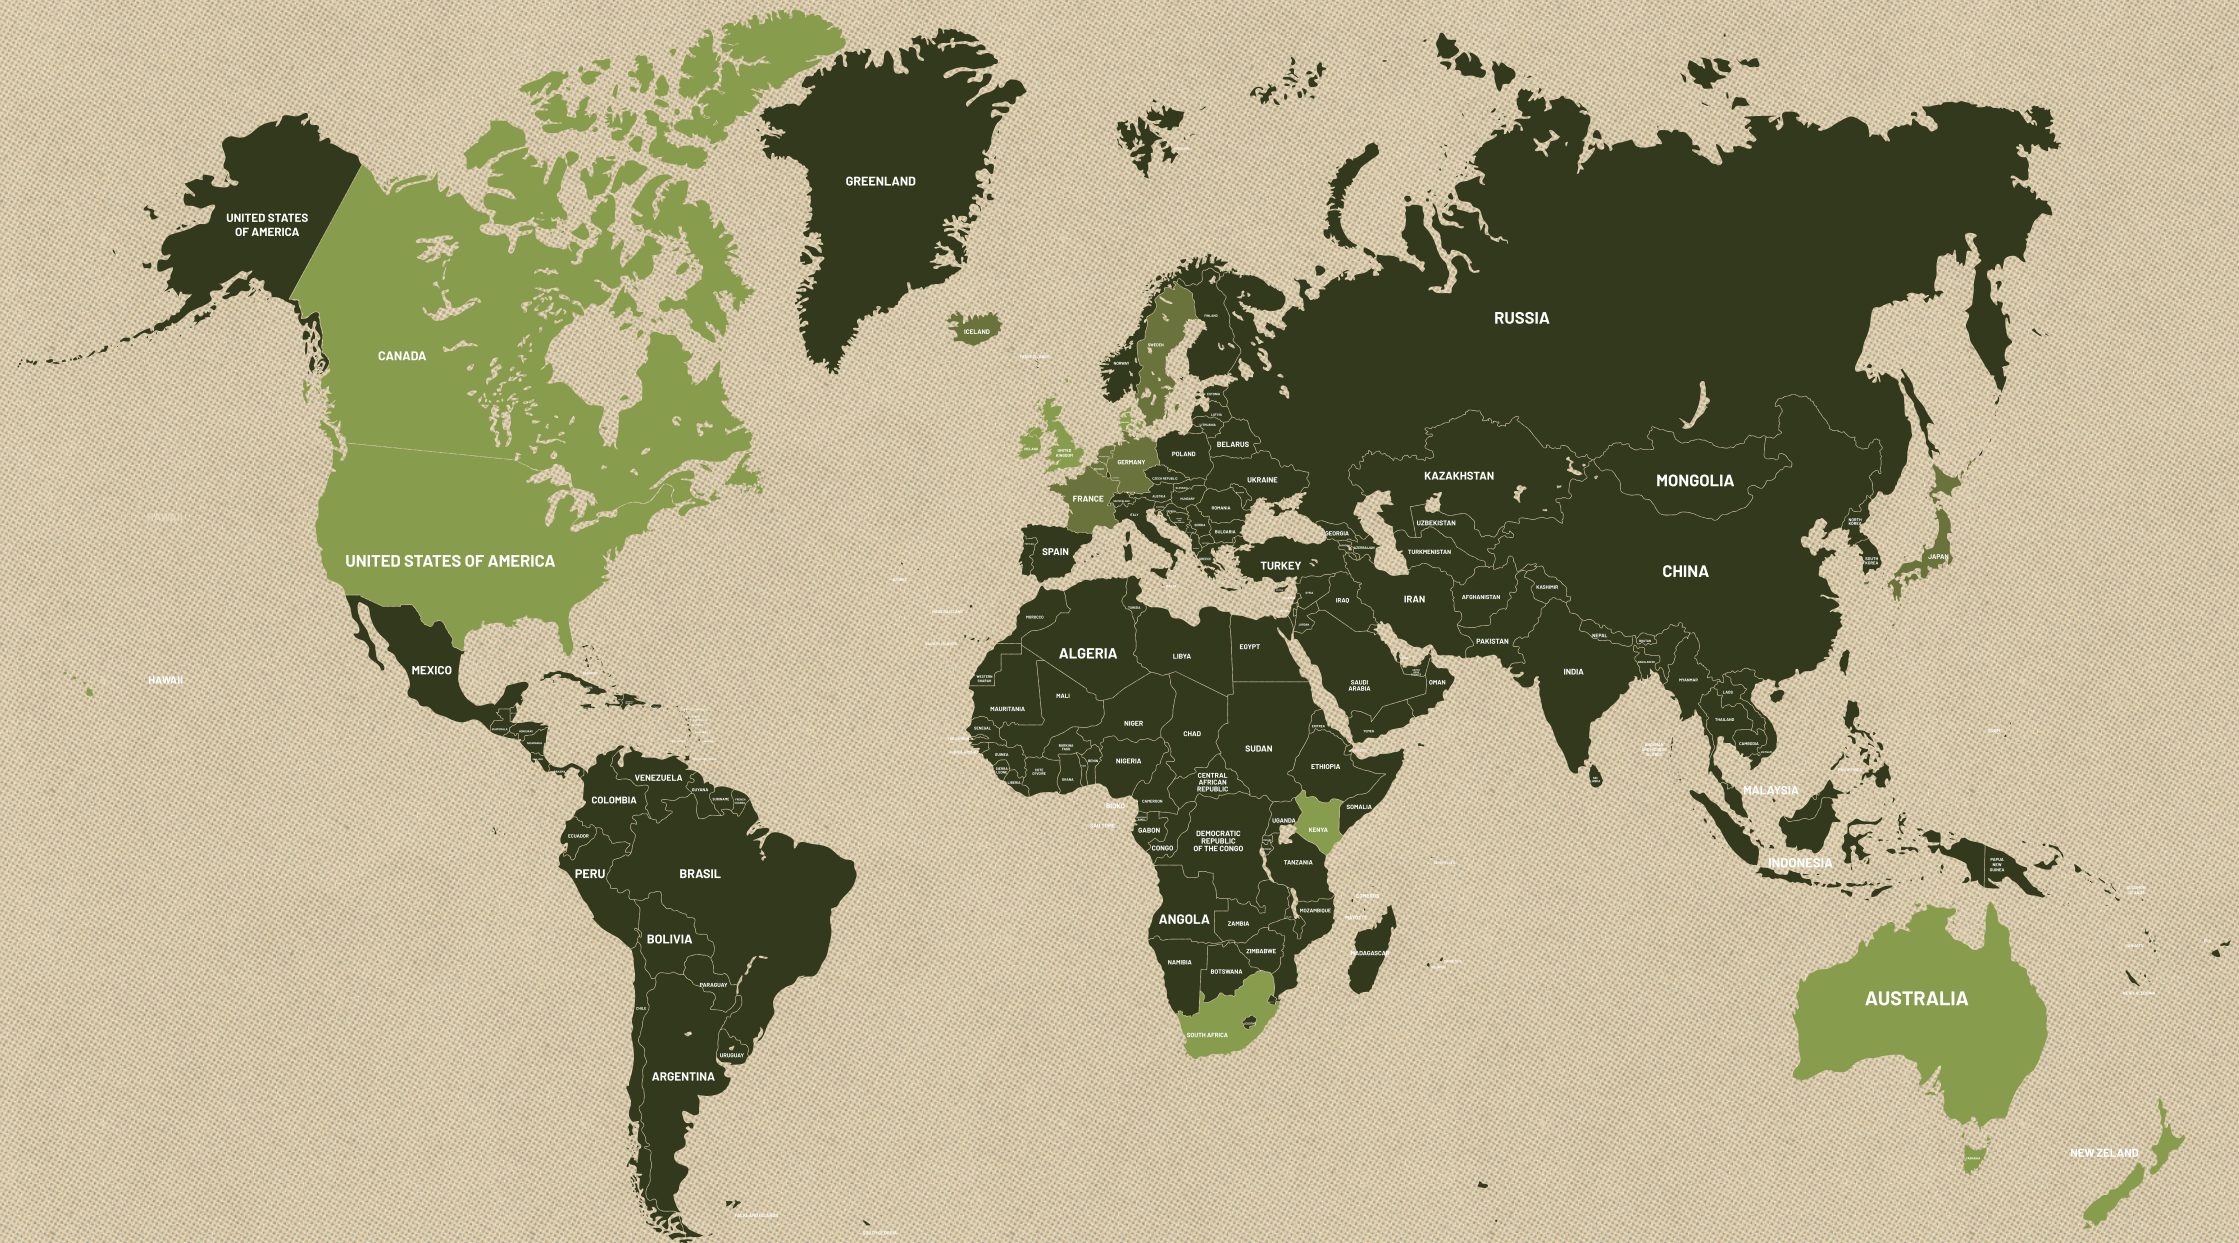

Sunday	Monday	Tuesday	Wednesday	Thursday	Friday	Saturday
30	1	2	3	4	5	6
7	8	9	10	11	12	13
14	15	16	17	18	19	20
21	22	23	24	25	26	27
			Christmas Eve	Christmas Day	Boxing Day	
28	29	30	31	1	2	3
			New Years Eve	New Years Day		

MEN'S SHEDS AROUND THE WORLD

We are thrilled to bring to you our 2025 Shedder's Calendar, Sheds Around the World.

The Men's Shed movement is an Australian-made innovation that has been spreading its roots around the world for over 30 years, enriching men's lives as it grows. It is estimated that the number of Men's Sheds globally is approaching 3,300.